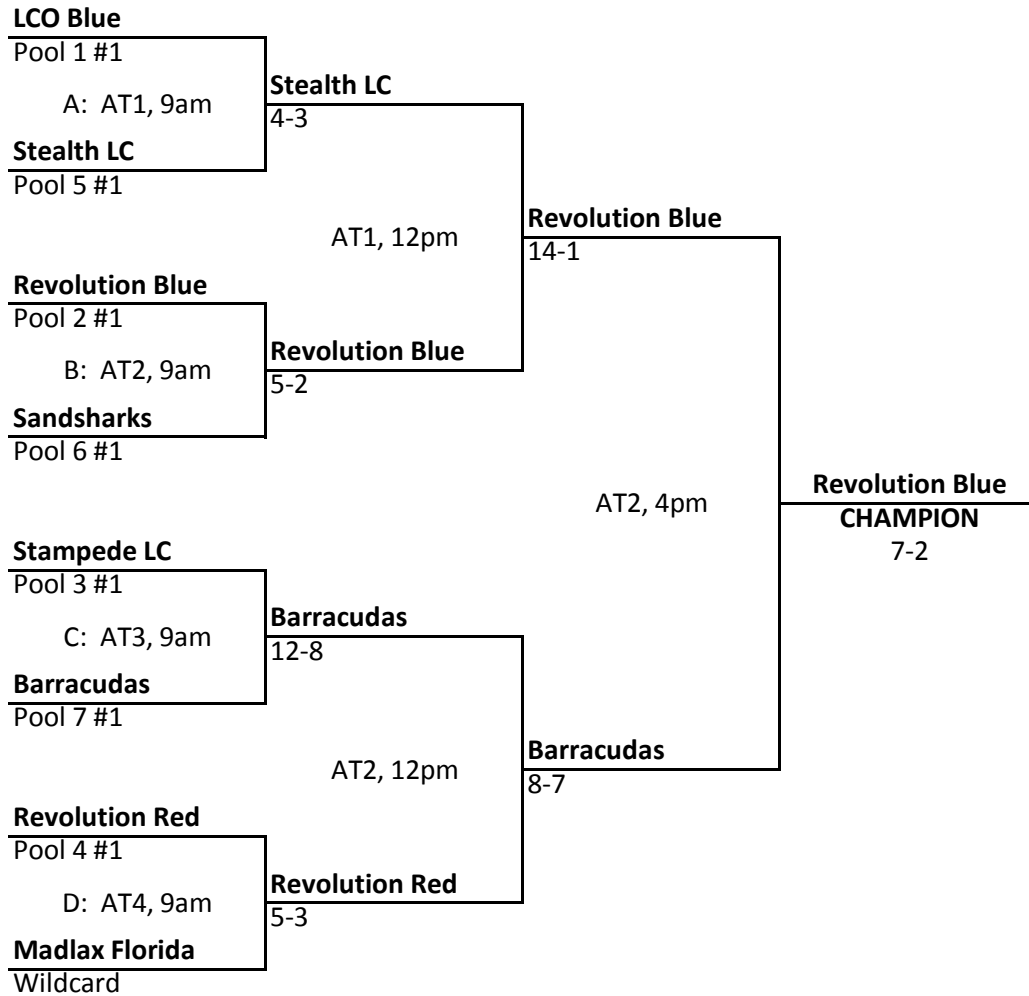

High School A

LCO Black

Pool 1 #1
AT1, 5pm
Empire Red

Empire Red
CHAMPION
10-6

Pool 2 #1

FCA S. Florida

AT8, 3pm
W. Fl. LC Orange

W. Fl. LC Orange
7-4

LB3 Jacksonville

AT9, 3pm
Pasco Lions

LB3 Jacksonville
12-1

High School B

If Wildcard is from Pool 4, Pool 3 will play the Wildcard

ALL GAMES TO BE PLAYED ON SUNDAY, JUNE 1

High School B

War Hammer Lax 7
 Pool 1 #2
 E: AT5, 1pm
 Pool 2 #2
Gorillas 5