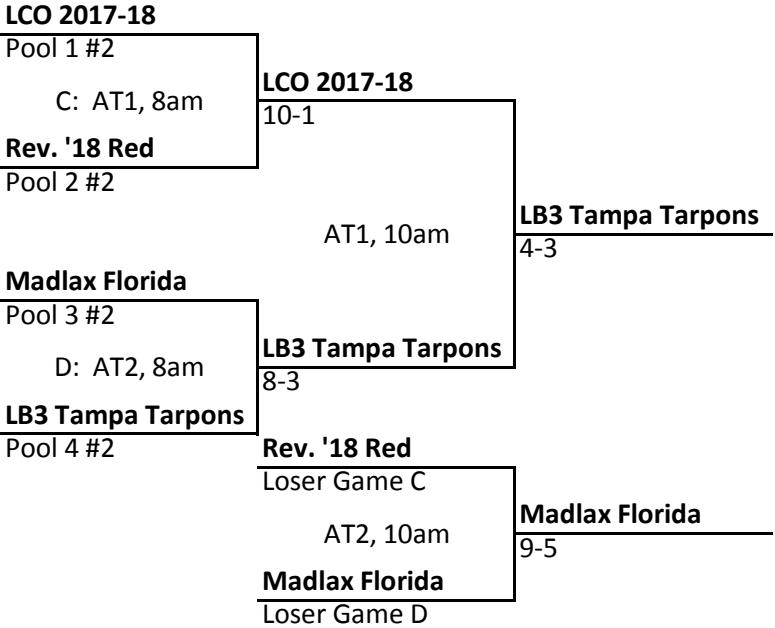

1st
AT1, 4pm
W. Fl. LC Orange
2nd

Swordfish
CHAMPION
11-10

Dawgs

TBD
AT1, 1pm
Stampede LC

Dawgs
5-4

U13A

Revolution '19 Blue

Pool 1 #1
A: NE1, 10am
PV Possums
Pool 2 #2

Revolution '19 Blue
14-1

NE1, 2pm

Revolution '19 Blue
CHAMPION
12-1

Swordfish

Pool 1 #2
B: NE2, 10am
Revolution '20 Blue
Pool 2 #1

Revolution '20 Blue
9-6

PV Possums

Loser Game A
NE2, 2pm
Swordfish
Loser Game B

Not Reported
3RD PLACE

LB3 Monsters

Pool 1 #3
NE3, 10am
W. Fl. LC Orange
Pool 2 #4

LB3 Monsters
12-2

LB3 Monsters

Pool 1 #3
NE3, 12pm
Barracudas Navy
Pool 2 #3

Not Reported

U15B

U13B

Revolution '19 Red

Pool 1 #1
A: NE1, 3pm
Barracudas Orange
Pool 2 #1

Revolution '19 Red
3-0

NE1, 5pm

Orlando Swarm
CHAMPION
2-0

Team Maverick 2

Pool 3 #1
B: NE2, 3pm
Orlando Swarm
Pool 4 #1