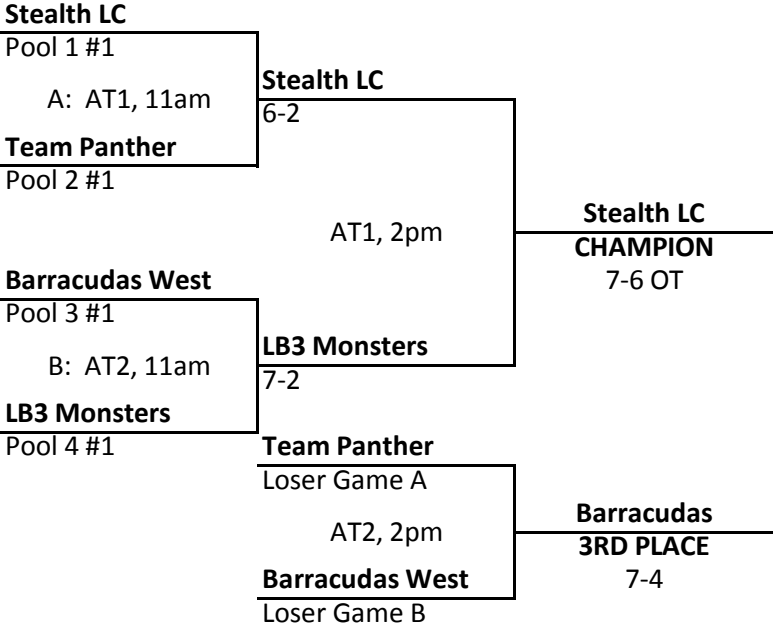

Not Reported
3RD PLACE

LB3 Monsters

Pool 1 #3
NE3, 10am
W. Fl. LC Orange
Pool 2 #4

LB3 Monsters
12-2

LB3 Monsters

Pool 1 #3
NE3, 12pm
Barracudas Navy
Pool 2 #3

Not Reported

U15B

U13B

Revolution '19 Red

Pool 1 #1
A: NE1, 3pm
Barracudas Orange
Pool 2 #1

Revolution '19 Red
3-0

NE1, 5pm

Orlando Swarm
CHAMPION
2-0

Team Maverick 2

Pool 3 #1
B: NE2, 3pm
Orlando Swarm
Pool 4 #1