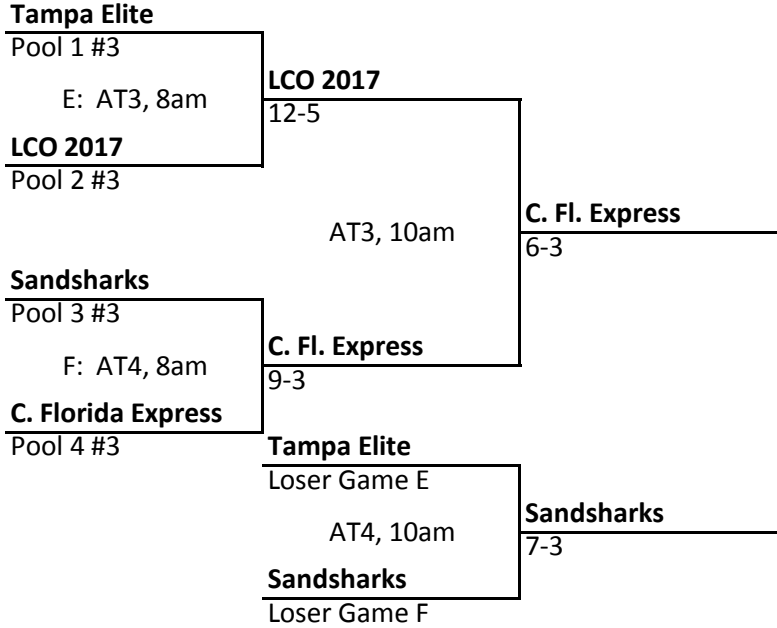

Not Reported
3RD PLACE

LB3 Monsters

Pool 1 #3
NE3, 10am
W. Fl. LC Orange
Pool 2 #4

LB3 Monsters
12-2

LB3 Monsters

Pool 1 #3
NE3, 12pm
Barracudas Navy
Pool 2 #3

Not Reported

U15B

U13B

Revolution '19 Red

Pool 1 #1
A: NE1, 3pm
Barracudas Orange
Pool 2 #1

Revolution '19 Red
3-0

NE1, 5pm

Orlando Swarm
CHAMPION
2-0

Team Maverick 2

Pool 3 #1
B: NE2, 3pm
Orlando Swarm
Pool 4 #1